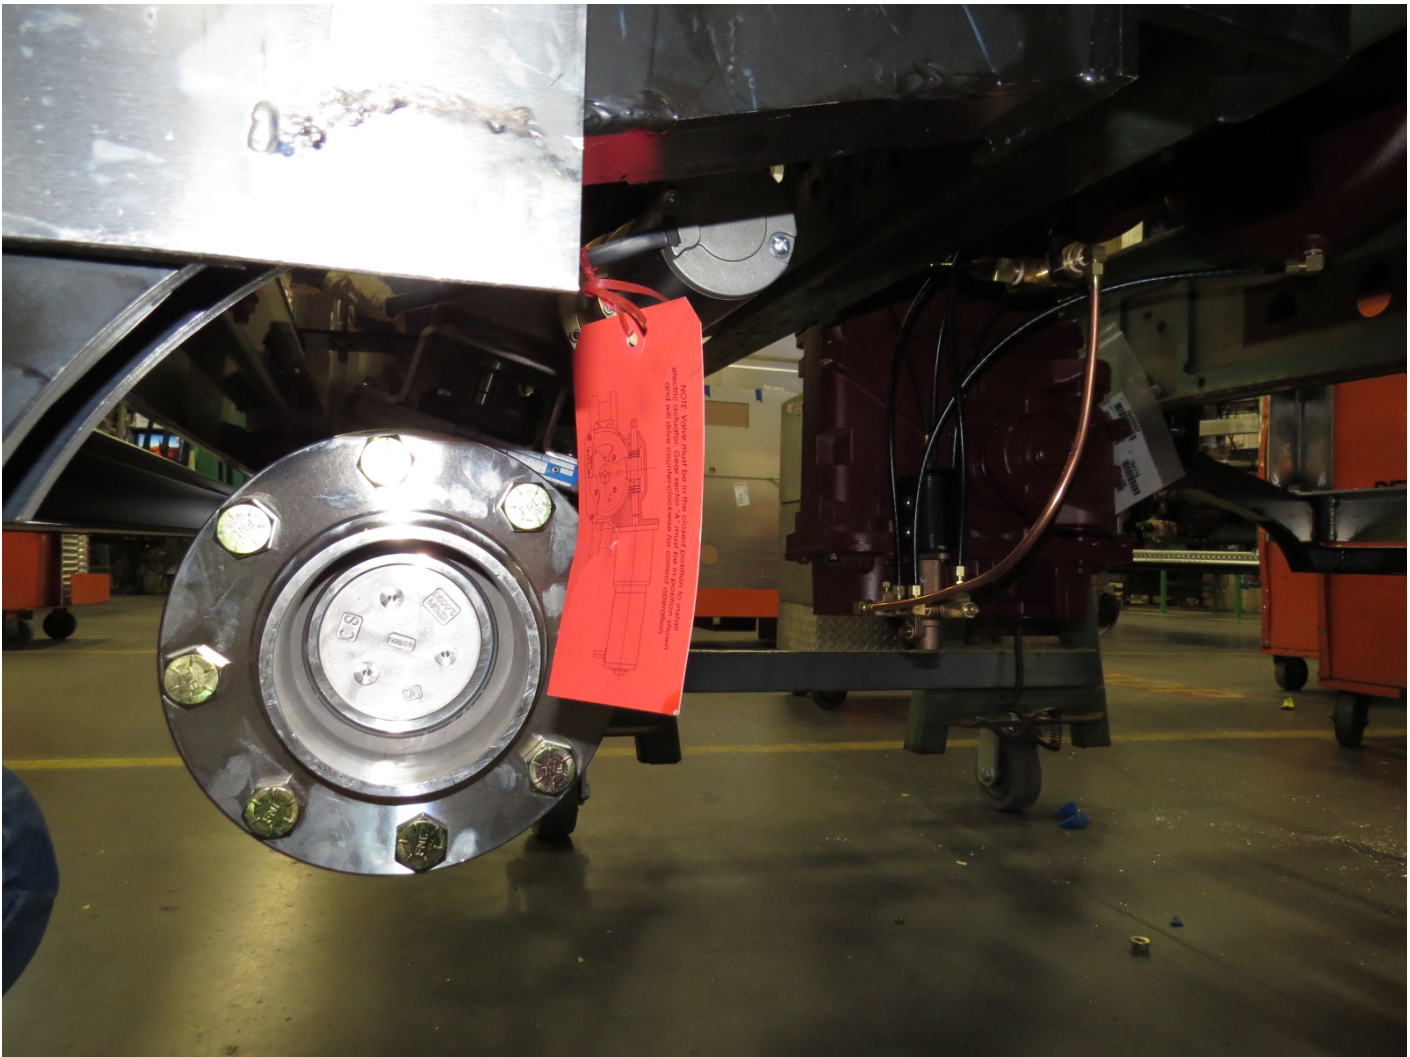

Longwood Fire Company Job 28499

The following pictures show the pump module assembly process.

[Like us on Facebook](#)

[Glick Fire Equipment Company](#)